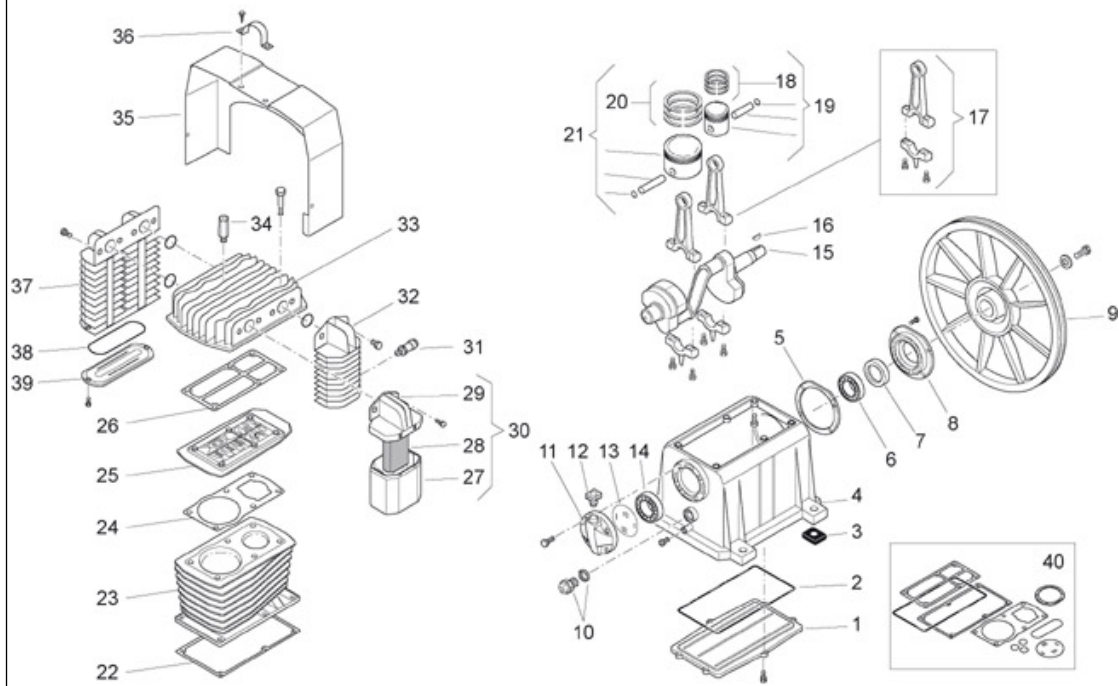

Gruppo Pompante / Pumping units

Distinta / Spare parts lists

Rif / Ref	Codice / Code	Descrizione	Description	Q.tà / Q.ty	Cons. / Sugg.
1	113153007	COPERCHIO INFERIORE BK19	LOWER COVER	1	-
2	113153006	GUARNIZ.COPERCHIO INFERIORE BK19	LOWER COVER GASKET	1	-
3	113141028	ANTIVIBR.GRUPPO BK14	VIBRATION DAMPING FOR BK14 PUMP	4	8
4	113153001	CARTER BK19	CRANKCASE	1	-
5	113141022	GUARNIZ.SUPPORTO ANTERIORE BK14	FRONT SUPPORT GASKET - BK14	1	-
6	033015000	CUSCINETTO 6206 (306216)	BEARING 6206	1	-
7	010008000	ANELLO DI TENUTA 3050/8 A	SEAL RING 3050/10	1	-
8	113141007	SUPPORTO ANTERIORE BK14	FRONT SUPPORT - BK14	1	-
9	013178003	FAP VOLANO BK114	FLYWHEEL BK114	1	-
10	012031000	SPIA LIV.OLIO CUPOLA LSB34 G3/4	OIL SIGHT GLASS G3/4	1	-
11	113141006	COPERCHIO POSTERIORE BK14	REAR COVER - BK14	1	-
12	012047000	TAPPO BK20/SPECIAL	VENT PLUG	1	3
13	113141021	GUARNIZ.COPERCHIO POST.BK14	REAR COVER GASKET - BK14	1	-
14	033027000	CUSCINETTO 6205	BEARING 6205	1	-
15	113178006	ALBERO A GOMITO BK119	CRANKSHAFT BK119	1	-
16	018008000	LINGUETTA A DISCO 6X9 UNI6606	FEATHER 6X9 UNI6606	1	-
17	413125016	BIELLA COMPLETA BK16 BP- BK18 AP	COMPLETE CON.ROD - BK16 - LOW PRES- SURE	2	4
18	213129002	KIT SEGMENTI BK16 AP	SET OF PISTON RINGS - BK16 - HIGH PRES	1	4
19	413141029	PISTONE COMPLETO BK14 AP	COMPLETE HP PISTON BK14 AP	1	1
20	213129001	KIT SEGMENTI BK16 BP	SET OF PISTON RINGS - BK16 - LOW PRES	1	4
21	413129023	PISTONE COMPL.BK16 BP	COMPLETE PISTON - BK16 - LOW PRES- SURE	1	1
22	113153005	GUARNIZ.CARTER BK19	CRANKCASE GASKET	1	-
23	113179001	CILINDRO BK119 -	CYLINDER	1	-
24	113153008	GUARNIZ.CILINDRO BK19	CYLINDER GASKET	1	-
25	413153004	PIASTRA PORTAVALV.COMPL.BK19	COMPLETE VALVE PLATE	1	2
26	113141017	GUARNIZ.TESTA BK14	HEAD GASKET - BK14	1	-
27	113178012	CONTENITORE FILTRO BK119	FILTER CASING	1	-