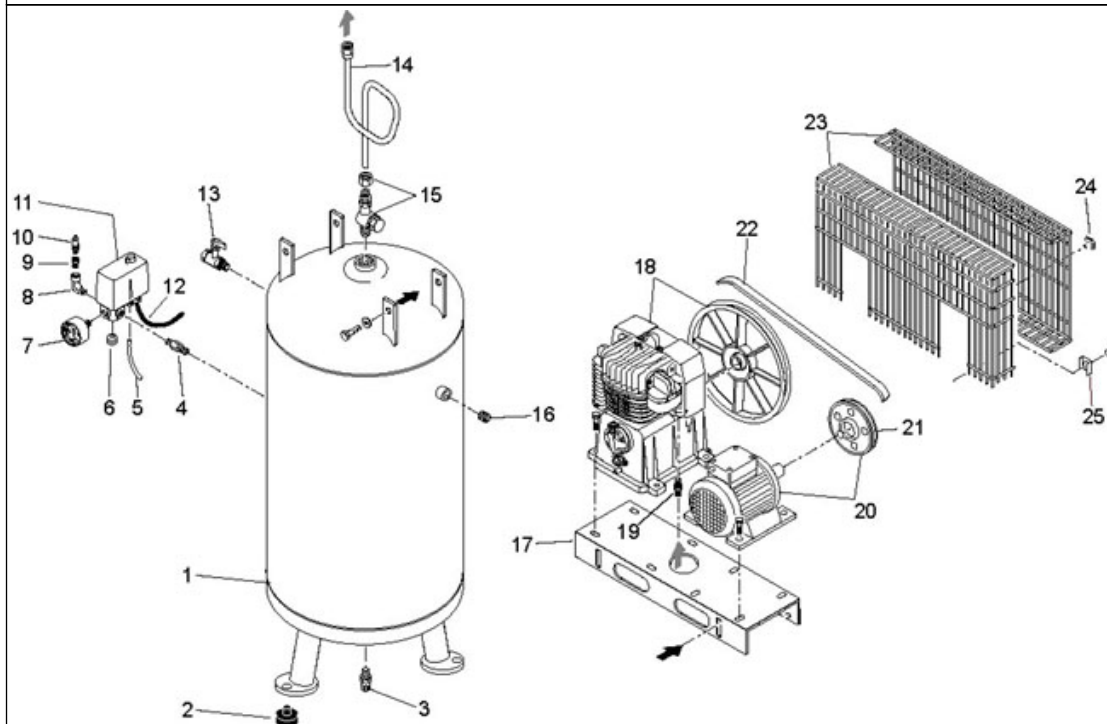

Serbatoio aria / Air tank

Distinta / Spare parts lists

Rif / Ref	Codice / Code	Descrizione	Description	Q.tà / Q.ty	Cons. / Sugg.
1	180087000V	SERB.L270V X BASAM.BK119	TANK L270V X BASAM.BK119	1	-
2	199374000	ANTIVIBR.BASAMENTO PULSAR 5	VIBRATION-DAMPING ELEMENT FOR PULS	3	6
3	022018000	RUBIN.SCARICO COND.G1/2 2000/4	CONDENSATE DRAIN COCK G1/2	1	-
4	011080000	NIPPLO GC1/4X3/8 OTTONE	NIPPLE GC1/4X3/8	1	-
5	046001000	TUBO 6X4 RILSAN CALIBRATO	RILSAN HOSE 6X4	0,8	2
6	011019000	TAPPO GC3/8 ACC.	STEEL CAP GC3/8	1	-
7	330030000	MANOM.63-20/11 BAR-PSI ATT.P.GC1/4	PRESSURE GAUGE 63 20/11 BAR-PSI ATT.P.GC	1	4
8	011002000	RACCORDO L MF R1/4	SHAPED COUPLING L MF G1/4	1	-
9	011069000	RIDUZIONE FM G3/8X1/4	SPACING ADAPTER FM GC3/8X1/4	1	-
10	047210000	VALV.SIC.3/8 4001/2 T11 PED+AN.+CERT.	SAFETY VALVE 3/8 4001/2 T11 PED	1	-
11	305144000	TELEPRESSOSTATO MDR3EA11 3/8	PRESSURE SWITCH	1	1
12	172001030	CAVO ALIM.4X1,5	POWER CABLE 4X1,5	1	-
13	322050000	RUBIN.LINEA A SFERA G1/2 MF(M/CON.)FIV	LINE COCK G12 MF	1	-
14	192IT0010	TUBO MANDATA BK119 270V	DELIVERY TUBE BK119 270V	1	2
15	347109000	VALV.RIT.GC1/2MF VER+NIP.TUBO 6-14 VITON	NOT-RETURN VALVE GC1/2MF VER+NIP.TUBO 6-	1	1
16	111008000	TAPPO GC1/2 ACC.CH10 TRATT.DRY LOC 2040	PLUG R1/2 DRISEAL LOC 2040	1	-
17	199140579V	BASAM.B600/N(L270V E BASAM/S)	BASE PLATE B600/N(L270V E BASAM/S)	1	-
18	5131790000	COMPRESSORE BK119	COMPRESSOR BK119	1	-
19	199570000	NIPPLO ATT.TUBO MANDATA 3/4X1/2	AIR FEED PIPE NIPPLE 3/4	1	-
20	540G003618	MOT.EL.VEM100 CV5,5 22050 130/SPZ	ELECTRIC MOTOR VEM100 5,5HP 3-PHASE	1	-
21	140179004	PULEGGIA 130-SPZ-28 5 FORI D20	PULLEY 130-SPZ-28	1	-
22	045073000	CINGHIA TRAPEZOIDALE SPZ 1600	V-BELT	1	6
23	176BM0011	PARACINGHIA FD14000-19000 ADV-PARTNER	BELT GUARD PARTNER	1	-