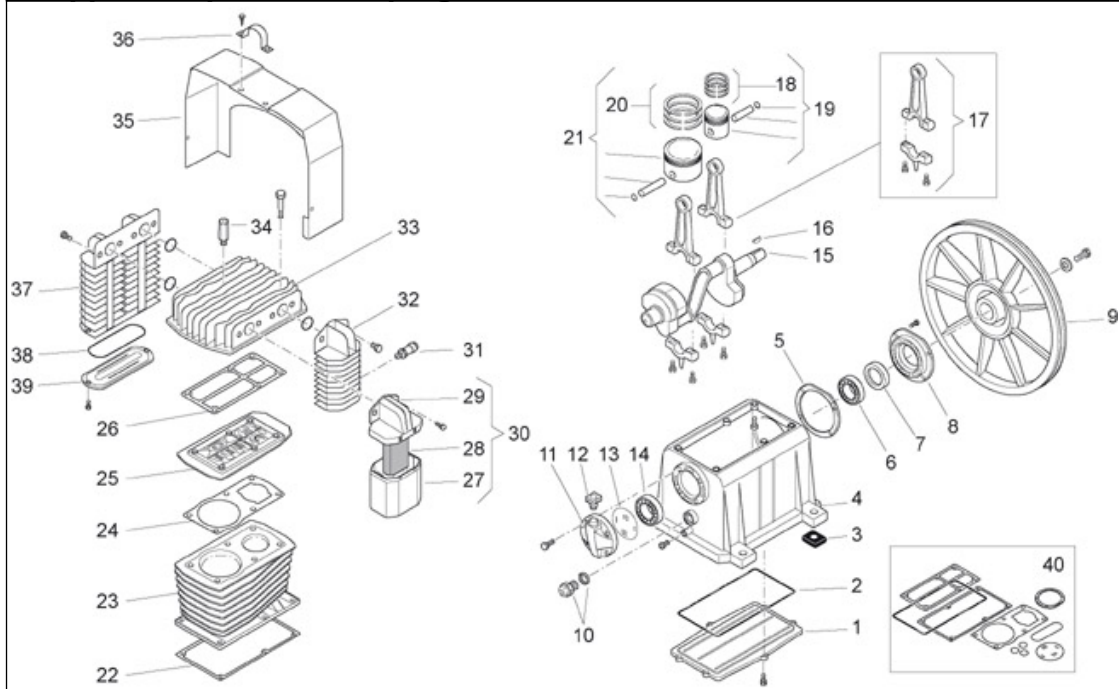

Gruppo Pompante / Pumping units

Distinta / Spare parts lists

Rif / Ref	Codice / Code	Descrizione	Description	Q.tà / Q.ty	Cons. / Sugg.
1	113153007	COPERCHIO INFERIORE BK19	LOWER COVER	1	-
2	113153006	GUARNIZ.COPERCHIO INFERIORE BK19	LOWER COVER GASKET	1	-
3	113141028	ANTIVIBR.GRUPPO BK14	VIBRATION DAMPING FOR BK14 PUMP	4	8
4	113153001	CARTER BK19	CRANKCASE	1	-
5	113141022	GUARNIZ.SUPPORTO ANTERIORE BK14	FRONT SUPPORT GASKET - BK14	1	-
6	033015000	CUSCINETTO 6206 (306216)	BEARING 6206	1	-
7	010008000	ANELLO DI TENUTA 3050/8 A	SEAL RING 3050/10	1	-
8	113141007	SUPPORTO ANTERIORE BK14	FRONT SUPPORT - BK14	1	-
9	013178003	FAP VOLANO BK114	FLYWHEEL BK114	1	-
10	012031000	SPIA LIV.OLIO CUPOLA LSB34 G3/4	OIL SIGHT GLASS G3/4	1	-
11	113141006	COPERCHIO POSTERIORE BK14	REAR COVER - BK14	1	-
12	012047000	TAPPO BK20/SPECIAL	VENT PLUG	1	3
13	113141021	GUARNIZ.COPERCHIO POST.BK14	REAR COVER GASKET - BK14	1	-
14	033027000	CUSCINETTO 6205	BEARING 6205	1	-
15	113178006	ALBERO A GOMITO BK119	CRANKSHAFT BK119	1	-
16	018008000	LINGUETTA A DISCO 6X9 UNI6606	FEATHER 6X9 UNI6606	1	-
17	413125016	BIELLA COMPLETA BK16 BP- BK18 AP	COMPLETE CON.ROD - BK16 - LOW PRES- SURE	2	4
18	213129002	KIT SEGMENTI BK16 AP	SET OF PISTON RINGS - BK16 - HIGH PRES	1	4
19	413141029	PISTONE COMPLETO BK14 AP	COMPLETE HP PISTON BK14 AP	1	1
20	213129001	KIT SEGMENTI BK16 BP	SET OF PISTON RINGS - BK16 - LOW PRES	1	4
21	413129023	PISTONE COMPL.BK16 BP	COMPLETE PISTON - BK16 - LOW PRES- SURE	1	1
22	113153005	GUARNIZ.CARTER BK19	CRANKCASE GASKET	1	-
23	113179001	CILINDRO BK119 -	CYLINDER	1	-
24	113153008	GUARNIZ.CILINDRO BK19	CYLINDER GASKET	1	-
25	413153004	PIASTRA PORTAVALV.COMPL.BK19	COMPLETE VALVE PLATE	1	2
26	113141017	GUARNIZ.TESTA BK14	HEAD GASKET - BK14	1	-
27	113178012	CONTENITORE FILTRO BK119	FILTER CASING	1	-