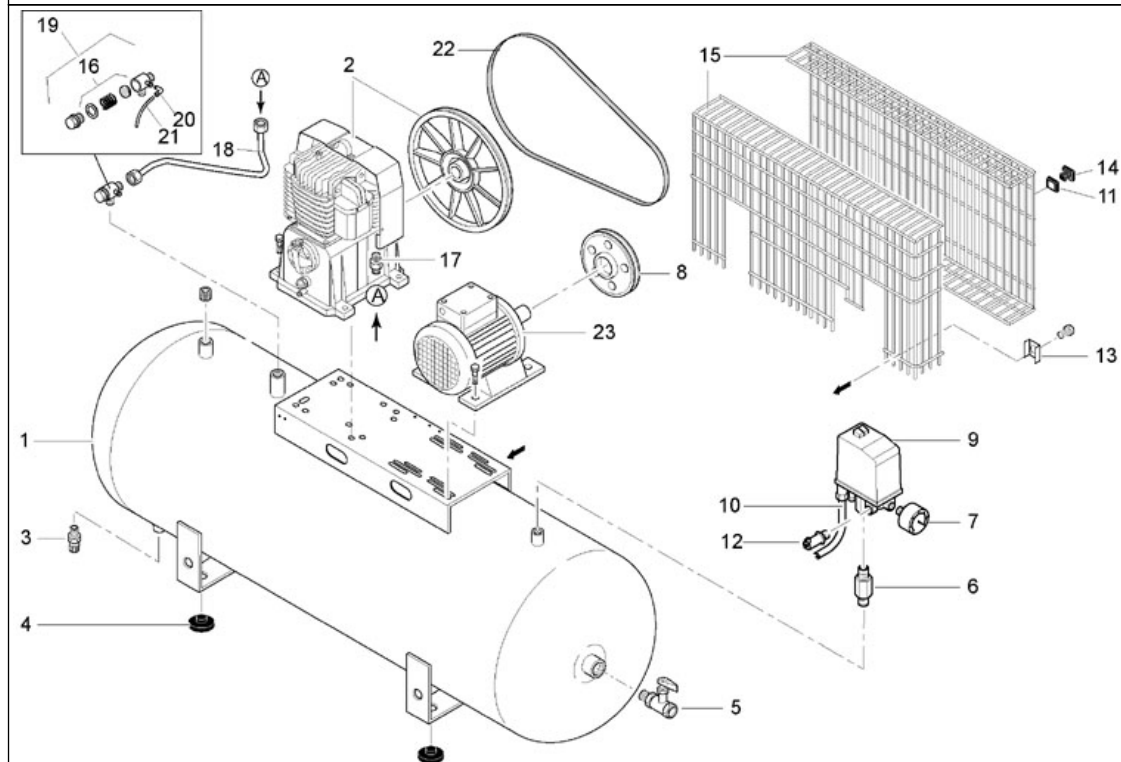

Serbatoio aria / Air tank

Distinta / Spare parts lists

Rif / Ref	Codice / Code	Descrizione	Description	Q.tà / Q.ty	Cons. / Sugg.
1	181580000V	SERB.L270F- B580 D500/11 CE 4PIEDI		1	-
2	5131790000	COMPRESSORE BK119	COMPRESSOR BK119	1	-
3	022026000	RUBIN.SCARICO.COND.G3/8	DRAIN COCK. G3/8	1	-
4	199373000	ANTIVIBR.SERB.LT50F/3-500F/3 60°SH	VIBRATION-DAMPING ELEMENT FOR TANK	4	8
5	322050000	RUBIN.LINEA A SFERA G1/2 MF(M/CON.)FIV	LINE COCK G12 MF	1	-
6	199110140	NIPPLO SPEC.G3/8X1/4 H49	NIPPLE	1	-
7	330007000	MANOM.50-16/10 BAR-PSI ATT.P.GC1/4	PRESSURE GAUGE 50-16/10 BAR-PSI REAR	1	4
8	140177004	PULEGGIA 170-SPZ-28 5 FORI D35	PULLEY 170-SPZ-28	1	-
9	305219000	TP.NEMA ET2 4VIE 12 12-16 A 1/4" 2PULS	PRESSURE SWITCH NEMA ET2 2VIE 12 12-16 A	1	-
10	190001020	CAVO ALIMENTAZIONE 4X2,5 HP5,5 230/50	POWER CABLE 4X2,5 HP5,5 230/50	1	-
11	020320000	TASSELLO PIASTRINA PER PARACINGHIA	BELT GUARD PLATE-PLUG	6	-
12	047210000	VALV.SIC.3/8 4001/2 T11 PED+AN.+CERT.	SAFETY VALVE 3/8 4001/2 T11 PED	1	-
13	014005016	ROND.QUADRATA FORO 9 ZINC.	SQUARE WASHER	3	-
14	020319000	TASSELLO CHIAVETTA PER PARACINGHIA	BELT GUARD KEY-PLUG	6	-
15	176BM0011	PARACINGHIA FD14000-19000 ADV-PARTNER	BELT GUARD PARTNER	1	-
16	247011000	KIT MANUT. VALV.RIT.347138000	CHECK VALVE 347138000 - MAIN.KIT	1	4
17	199499000	NIPPLO ATT.TUBO MANDATA G3/4 ZINC.	NIPPLE FOR AIR FEED PIPE G3/4	1	-
18	199140652	TUBO MANDATA BK119 (BASE B700)		1	2
19	347138000	VALV.RITEGNO MM 3/4X3/4 VITON (SBP) PAD		1	1
20	011055000	RACCORDO L M R1/8X6	L-SHAPED END COUPLING G1/8X6	1	-
21	046001000	TUBO 6X4 RILSAN CALIBRATO	RILSAN HOSE 6X4	1	2
22	045105000	CINGHIA TRAPEZOIDALE SPZ 1587	V BELT SPZ 1587	1	6