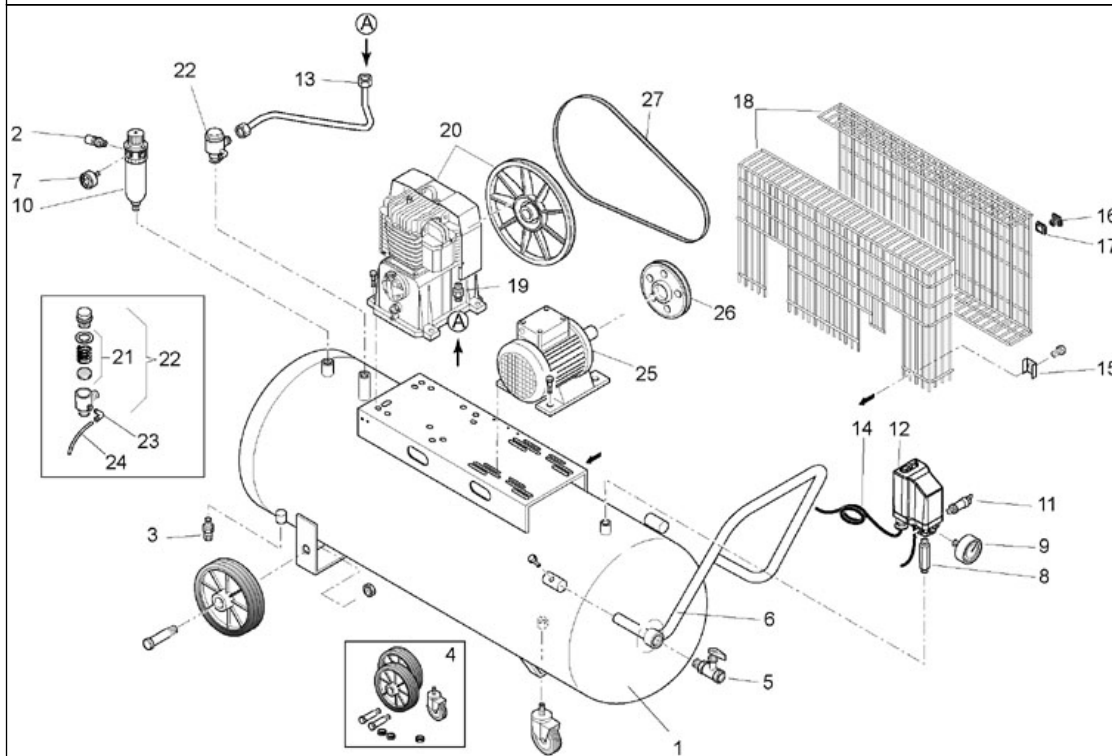

Serbatoio aria / Air tank

Distinta / Spare parts lists

Rif / Ref	Codice / Code	Descrizione	Description	Q.tà / Q.ty	Cons. / Sugg.
1	180580000V	SERB.L270-C- B580 D500/11 CE		1	-
2	322030000	RUBIN.2080/1 RAP. G1/4M UNIV. S/RESCA	QUICK TAP G1/4M ART. 22GAV	1	-
3	022026000	RUBIN.SCARICO.COND.G3/8	DRAIN COCK. G3/8	1	2
4	476QA0050	KIT MTG.RUOTE ADVANCE 2010 L150-270	WHEELS KIT ADVANCE 2010 L150-270	1	6
5	322050000	RUBIN.LINEA A SFERA G1/2 MF(M/CON.)FIV	LINE COCK G1/2 MF	1	-
6	199426000	MANICO SERBATOIO L50-300 PLASTIFIC.	HANDLE FOR 50-300 L. TANK	1	-
7	330054000	MANOM.50 MM POST. 1/8" 0-16	PRESSURE GAUGE G1/8 10 BAR	1	4
8	199110140	NIPPLO SPEC.G3/8X1/4 H49	NIPPLE	1	-
9	330007000	MANOM.50-16/10 BAR-PSI ATT.P.GC1/4	PRESSURE GAUGE 50-16/10 BAR-PSI REAR	1	4
10	319174000	RIDUTT.PRESS.3040/SRM 2U 1/4	PRESSURE REDUCER 3040-2U 1/4	1	1
11	047207000	VALV.SIC.G1/4 T11 PED+ANELLO+CERT.IV CAT	SAFETY VALVE G1/4 T11 PED	1	-
12	305218000	TP.NEMA ET2 4VIE 12 6.3-10 A 1/4" 2PUL	PRESSURE SWITCH NEMA ET2 2VIE 12 6.3-10	1	1
13	199140652	TUBO MANDATA BK119 (BASE B700)		1	2
14	172001030	CAVO ALIM.4X1,5	POWER CABLE 4X1,5	1	-
15	014005016	ROND.QUADRATA FORO 9 ZINC.	SQUARE WASHER	3	-
16	020319000	TASSELLO CHIAVETTA PER PARACINGHIA	BELT GUARD KEY-PLUG	6	-
17	020320000	TASSELLO PIASTRINA PER PARACINGHIA	BELT GUARD PLATE-PLUG	6	-
18	176BM0011	PARACINGHIA FD14000-19000 ADV-PARTNER	BELT GUARD PARTNER	1	-
19	199499000	NIPPLO ATT.TUBO MANDATA G3/4 ZINC.	NIPPLE FOR AIR FEED PIPE G3/4	1	-
20	5131790000	COMPRESSORE BK119	COMPRESSOR BK119	1	-
21	247011000	KIT MANUT. VALV.RIT.347138000	CHECK VALVE 347138000 - MAIN.KIT	1	6
22	347138000	VALV.RITEGNO MM 3/4X3/4 VITON (SBP) PAD		1	1
23	011055000	RACCORDO L M R1/8X6	L-SHAPED END COUPLING G1/8X6	1	-