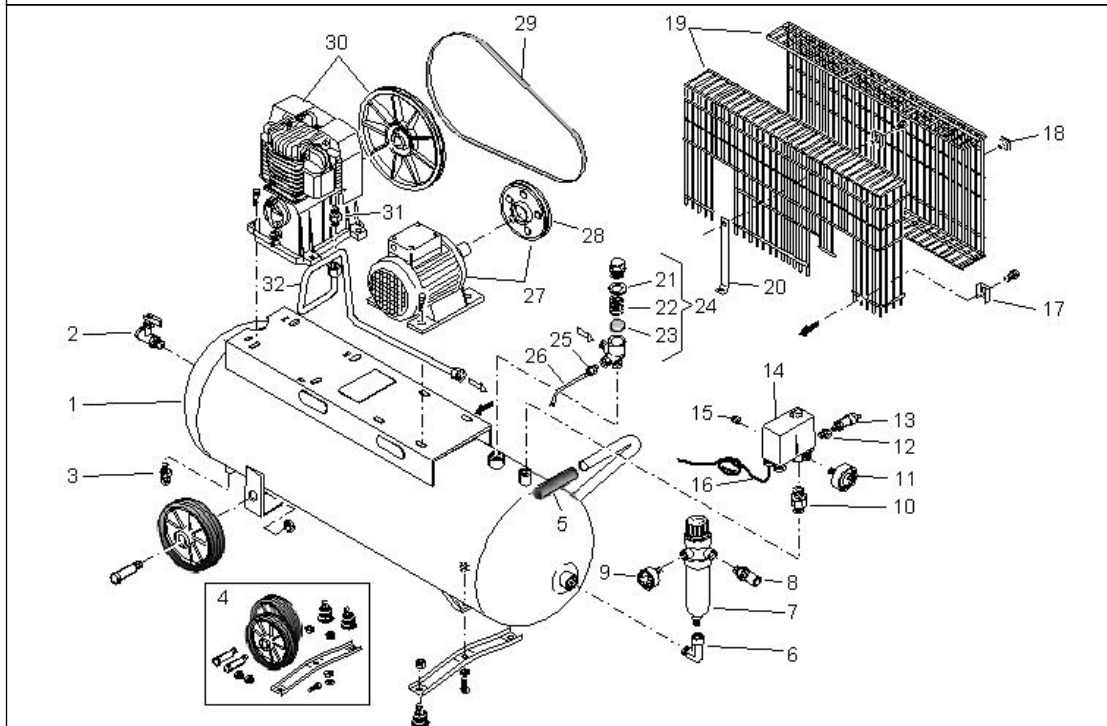

Serbatoio aria / Air tank

Distinta / Spare parts lists

Rif / Ref	Codice / Code	Descrizione	Description	Q.tà / Q.ty	Cons. / Sugg.
1	172074000V	SERB.L100-L-B600 D370/16 CE	TANK L100-L-B600 D370/16 CE	1	-
2	322050000	RUBIN.LINEA A SFERA G1/2 MF(M/CON.)FIV	LINE COCK G12 MF	1	-
3	022020000	RUBINETTO SCARICO CONDENSA G3/8 TIPO C	CONDENSATE DRAIN COCK	1	2
4	472IT0010	KIT MTG.RUOTE ADVANCED L100 BK119	WHEELS MOUNTING KIT BK119-100	1	6
5	020121000	MANOPOLA PLASTICA D22	KNOB MOD.1024 D23	1	-
6	011125000	GOMITO F/M-RIDOT.G3/8X1/2 GF92 ZINC	L FITTING F/M G3/8X1/2 GF92	1	-
7	319143000	RIDUTTORE DI PRESSIONE 3030 - 2U 1/4	PRESSURE REDUCER 3030 - 2U 1/4	1	1
8	322053000	RUBIN.RAPIDO CPL.G1/4M UNIVERSAL	SNAP COCK CPL.G1/4M UNIVERSAL	2	-
9	330006000	MANOM.3300/1 D.40 0-12 BAR- POST.1/8	PRESSURE GAUGE 40-12 BAR-PSI BACK COUP	1	4
10	199110850	NIPPLO SPECIALE G3/8X3/8	SPECIAL NIPPLE G3/8X3/8	1	-
11	330018000	MANOM.63-25/15 BAR-PSI ATT.R GC1/4	PRESSURE GAUGE 63 25/15 BAR-PSI ATT.R GC	1	4
12	011069000	RIDUZIONE FM G3/8X1/4	SPACING ADAPTER FM GC3/8X1/4	1	-
13	047212000	VALV.SIC.G3/8 T15 PED+AN.IV CAT VITON	SAFETY VALVE G3/8 T15	1	-
14	305169000	TP.MDR3EA16 R3-10 F4 3/8 EV3WS PG11	PRESSURE SWITCH MDR3EA16 R3-10 F4 3/8 EV	1	1
15	111001000	TAPPO R1/4 TRATTAMENTO DRISEAL 506	PLUG R1/4 DRISEAL 506	1	-
16	172001030	CAVO ALIM.4X1,5	POWER CABLE 4X1,5	1	-
17	014005016	ROND.QUADRATA FORO 9 ZINC.	SQUARE WASHER	4	-
18	020025000	TASSELLI RT3 PER PARACINGHIA RT86 999183	PLASTIC DOWEL FOR GUARD-BELT	6	-
19	176BM0011	PARACINGHIA FD14000-19000 ADV-PARTNER	BELT GUARD PARTNER	1	-
20	113164016	STAFFA SUPP.PARACINGHIA MK113	BELT GUARD SUPPORT MK113	1	-
21	047102003	GUARNIZ.V.R.D33,5X30,4X1	GASKET FOR NON-RETURN VALVE G1/2	1	-
22	047102002	MOLLA CONICA V.R.D21,8X11,5X11,5 4056/4	TAPERED SPRING FOR NON-RETURN VALVE G12	1	-
23	047102001	ELEMENTO DI TENUTA V.R.D20X8 (FQL)VITON	SEAL FOR NON-RETURN VALVE G1/2X3/4	1	8