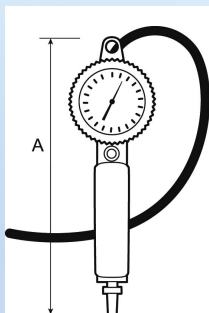

## Inflating gun

Application: Cars, motorcycle

A (mm)	BSPP female thread	Hose Ø (mm)	Hose length (m)	Graduation (bar)	Parts Numbers
192	G 1/4	5 x 10	0.5	0 to 12	<b>27151</b>