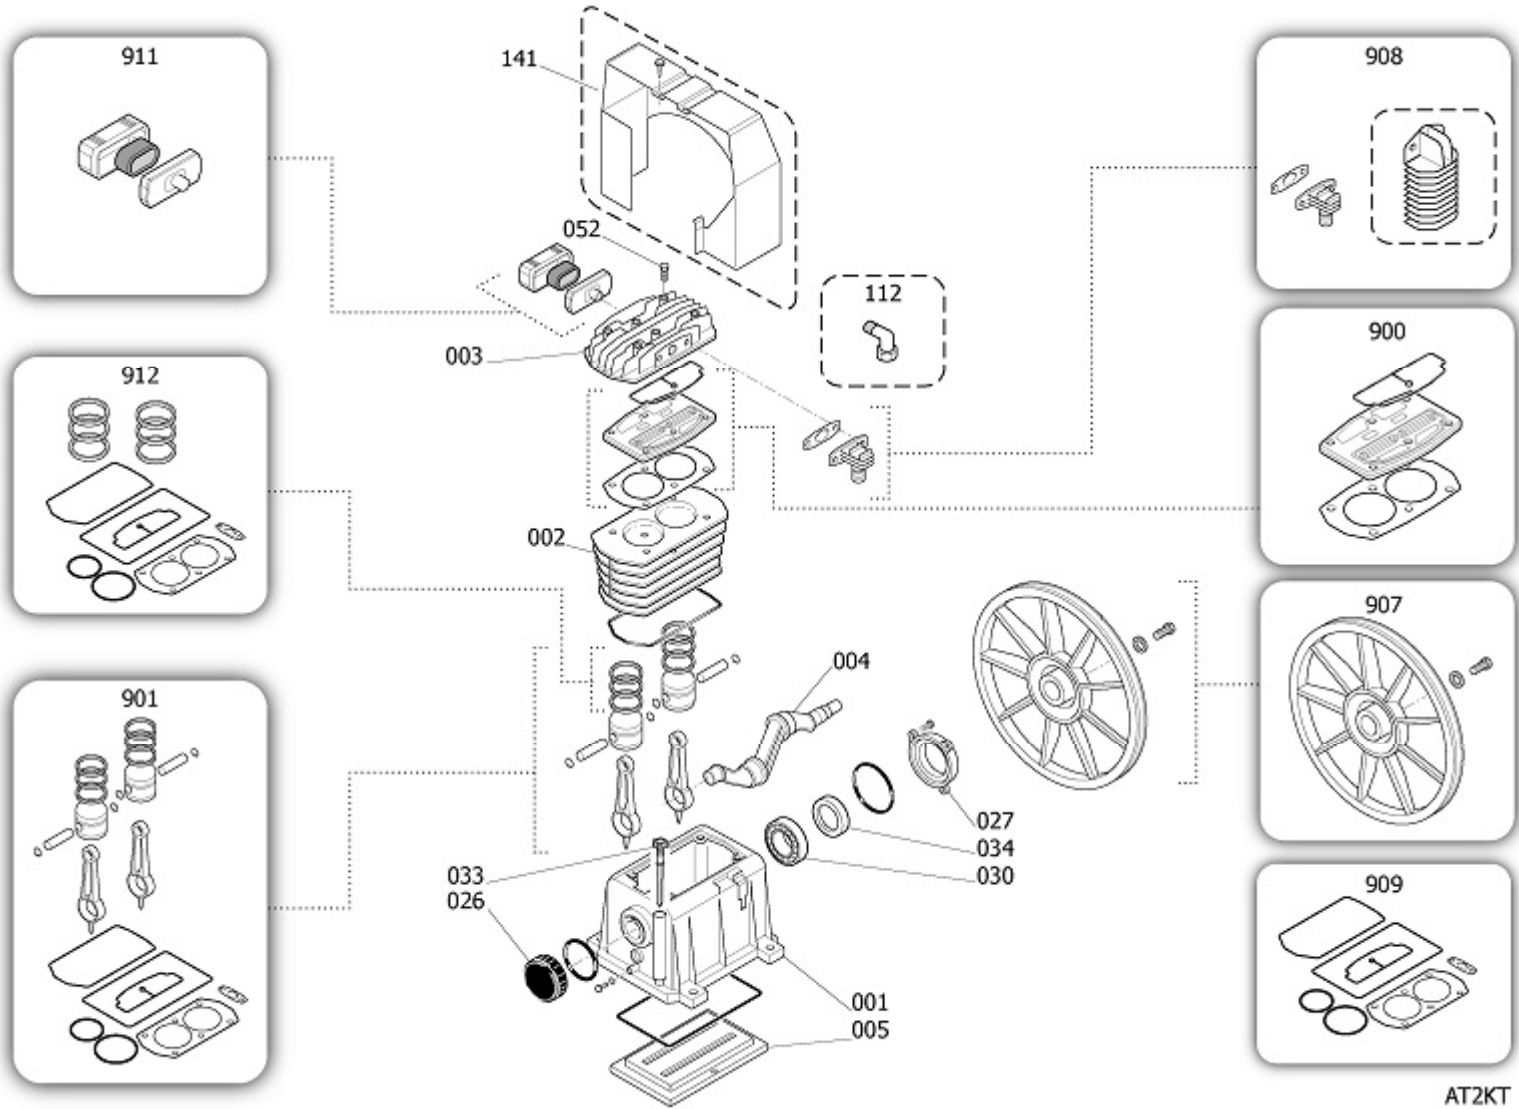

BNDC504FNN410

MK103-50-3M 23050 FINI

Pos	Component	MU	Multiplier
104	9420547	GRIP	PZ 1,0
105	9048007	CHECK VALVE	PZ 1,0
106	9047020	LINE COCK	PZ 1,0
107	9047079	CONDENSATE DRAIN COCK	PZ 1,0
125	9076043	PULLEY	PZ 1,0
126	9075016	POLY V BELT	PZ 1,0
135	84505CA	MOTOR	PZ 1,0
142	834150A	BELT GUARD	PZ 1,0
145	9043843	DELIVERY PIPE	PZ 1,0
200	41P0019SGL	BARE PUMP	PZ 1,0
300	9421143	WHEELS/FEET MOUNTING KIT	PZ 1,0

Pos	Component	MU	Multiplier
1	4105267 CASING	PZ	1,0
2	4105268SGL CYLINDER	PZ	1,0
3	4105274 HEAD	PZ	1,0
4	4105269 SHAFT	PZ	1,0
5	4105257 CASING COVER	PZ	1,0
26	4105254 FRONT COVER	PZ	1,0
27	4105253 CASING REAR SUPPORT	PZ	1,0
30	9170116 6205.C0.P6.V2.Z2.ROHS	PZ	1,0
33	4105289 OIL PLUG	PZ	1,0
34	9163010 SEAL	PZ	1,0
52	4101047 EXHAUST VALVE	PZ	1,0
141	4105261 CANALISATION	PZ	1,0
900	9434A01 MPK VALVE PLATE MK103	PZ	1,0
901	9434B02 MPK PISTON-CONROD MK103	PZ	1,0
907	9434Y13 FLYWHEEL KIT	PZ	1,0
908	9434E02 MPK AFTERCOOLER MK103	PZ	1,0
909	9434F01 MPK GASKET MK103	PZ	1,0
911	4105290 AIR FILTER KIT	PZ	1,0
912	9434C02 MPK PISTON RINGS MK103	PZ	1,0