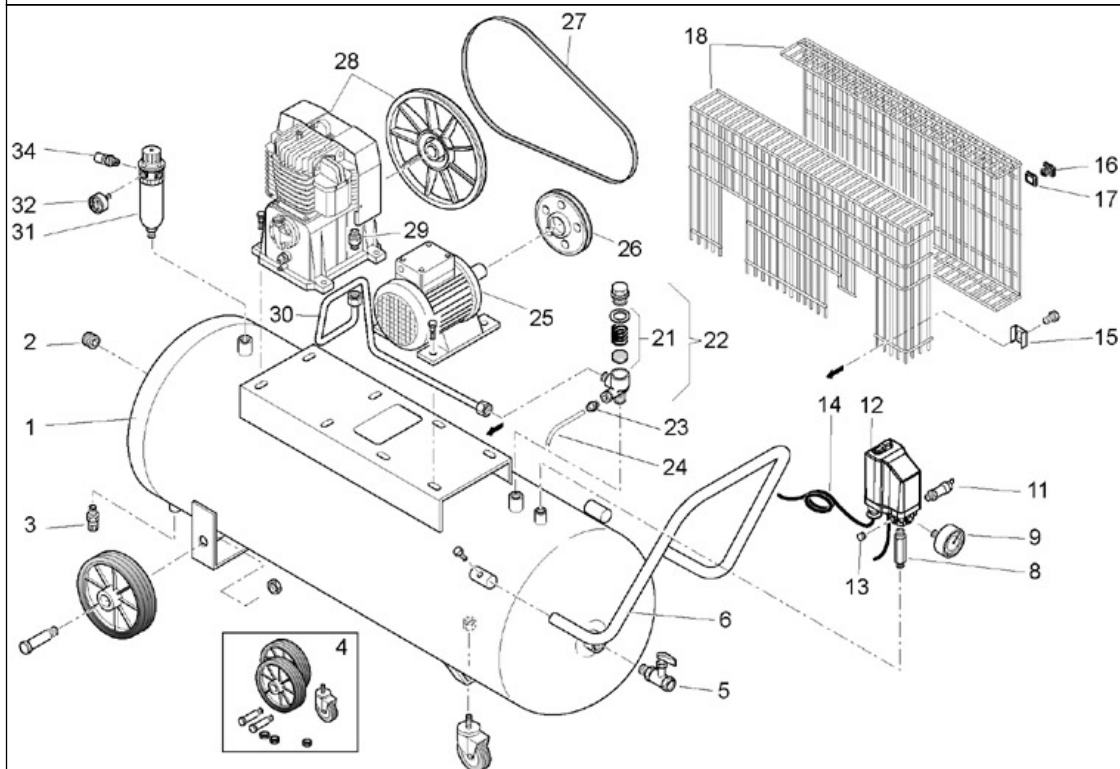

Serbatoio aria / Air tank

Distinta / Spare parts lists

Rif / Ref	Codice / Code	Descrizione	Description	Q.tà / Q.ty	Cons. / Sugg.
1	176041000V	SERB.L200-L-B600 D446/11 CE	TANK L200-L-B14 D446/11 CE	1	-
2	111008000	TAPPO GC1/2 ACC.CH10 TRATT.DRY LOC 2040	PLUG R1/2 DRISEAL LOC 2040	1	-
3	022026000	RUBIN.SCARICO.COND.G3/8	DRAIN COCK. G3/8	1	-
4	474TH0010	KIT MTG.RUOTE ADVANCE L150	WHEELS MOUNTING KIT ADVANCED L150	1	6
5	322050000	RUBIN.LINEA A SFERA G1/2 MF(M/CON.)FIV	LINE COCK G12 MF	1	-
6	199426000	MANICO SERBATOIO L50-300 PLASTIFIC.	HANDLE FOR 50-300 L. TANK	1	-
8	199110140	NIPPLO SPEC.G3/8X1/4 H49	NIPPLE	1	-
9	330007000	MANOM.50-16/10 BAR-PSI ATT.P.GC1/4	PRESSURE GAUGE 50-16/10 BAR-PSI REAR	1	4
11	047207000	VALV.SIC.G1/4 T11 PED+ANELLO+CERT.IV CAT	SAFETY VALVE G1/4 T11 PED	1	-
12	305218000	TP.NEMA ET2 4VIE 12 6.3-10 A 1/4" 2PUL	PRESSURE SWITCH NEMA ET2 2VIE 12 6.3-10	1	1
13	111001000	TAPPO R1/4 TRATTAMENTO DRISEAL 506	PLUG R1/4 DRISEAL 506	1	-
14	172001030	CAVO ALIM.4X1,5	POWER CABLE 4X1,5	1	-
15	014005016	ROND.QUADRATA FORO 9 ZINC.	SQUARE WASHER	3	-
16	020319000	TASSELLO CHIAVETTA PER PARACINGHIA	BELT GUARD KEY-PLUG	8	8
17	020320000	TASSELLO PIASTRINA PER PARACINGHIA	BELT GUARD PLATE-PLUG	8	8
18	176BM0011	PARACINGHIA FD14000-19000 ADV-PARTNER	BELT GUARD PARTNER	1	-
21	247003000	KIT MANUT. VALV.RIT.347030000	MAINTENANCE SET NOT RETURN VALVE 3470300	1	6
22	347030000	VALVOLA RITEGNO GC3/4X1/2 MM	NON-RETURN VALVE GC3/4X1/2 MM	1	1
23	011211000	RACC.1100/1 CALZAM.DIRIT.M R1/8 6X4 CONI	M-SHAPED STRAIGHT END COUPLING M R1/8 6X	1	-
24	046001000	TUBO 6X4 RILSAN CALIBRATO	RILSAN HOSE 6X4	0,25	2
25	540G100618	MOT.EL.VEM100 CV5,5 23050 EA	EL.MOTOR VEM100 CV5,5 23050 EA#	1	-
26	140178004	PULEGGIA 190-SPZ-28 5 FORI D40	PULLEY 190-SPZ-28	1	-