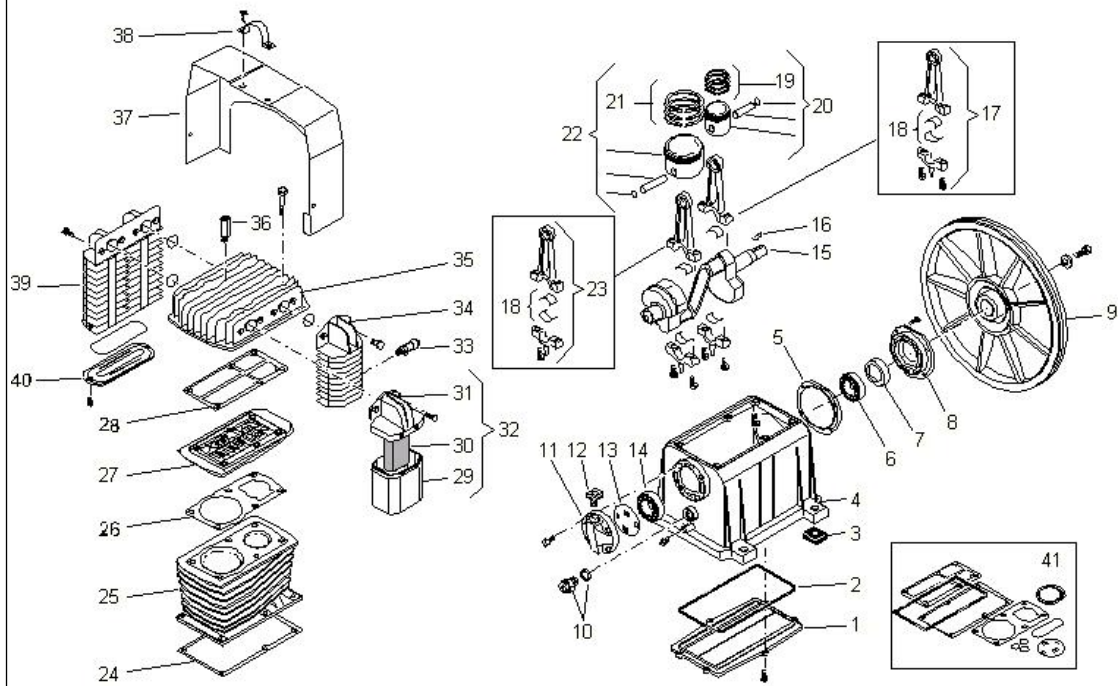

Gruppo Pompante / Pumping units

Distinta / Spare parts lists

Rif / Ref	Codice / Code	Descrizione	Description	Q.tà / Q.ty	Cons. / Sugg.
1	113141009	COPERCHIO INFERIORE BK14	LOWER COVER - BK14	1	-
2	113141020	GUARNIZ.COPERCHIO INFERIORE BK14	LOWER COVER GASKET - BK14	1	-
3	113141028	ANTIVIBR.GRUPPO BK14	VIBRATION DAMPING FOR BK14 PUMP	4	8
4	113141001	CARTER BK14 -	CRANKCASE - BK14	1	-
5	113141022	GUARNIZ.SUPPORTO ANTERIORE BK14	FRONT SUPPORT GASKET - BK14	1	-
6	033015000	CUSCINETTO 6206 (306216)	BEARING 6206	1	-
7	010008000	ANELLO DI TENUTA 3050/8 A	SEAL RING 3050/10	1	-
8	113141007	SUPPORTO ANTERIORE BK14	FRONT SUPPORT - BK14	1	-
9	013178003	FAP VOLANO BK114	FLYWHEEL BK114	1	-
10	012031000	SPIA LIV.OLIO CUPOLA LSB34 G3/4	OIL SIGHT GLASS G3/4	1	-
11	113141006	COPERCHIO POSTERIORE BK14	REAR COVER - BK14	1	-
12	012047000	TAPPO BK20/SPECIAL	VENT PLUG	1	3
13	113141021	GUARNIZ.COPERCHIO POST.BK14	REAR COVER GASKET - BK14	1	-
14	033027000	CUSCINETTO 6205	BEARING 6205	1	-
15	113141011	ALBERO A GOMITO BK14-114	CRANKSHAFT - BK14	1	-
16	018008000	LINGUETTA A DISCO 6X9 UNI6606	FEATHER 6X9 UNI6606	1	-
17	413141010	BIELLA COMPLETA BK14 AP (BOCCOLA)	COMPLETE CON.ROD - BK14	1	2
18	113138008	CUSCINETTO BIELLA 30X33X20 MK14	CON.ROD BEARING 30X33X20 - MK14	2	4
19	213129002	KIT SEGMENTI BK16 AP	SET OF PISTON RINGS - BK16 - HIGH PRES	1	4
20	413141029	PISTONE COMPLETO BK14 AP	COMPLETE HP PISTON BK14 AP	1	1
21	213141002	KIT SEGMENTI BK14 BP	SET OF PISTON RINGS - BK14 - LOW PRES	1	4
22	413141012	PISTONE COMPLETO BK14 BP	COMPLETE LP PISTON BK14 BP	1	1
23	413141005	BIELLA COMPLETA BK14 BP	COMPL.CON.ROD BK14 LP	1	2
24	113141019	GUARNIZ.CARTER BK14	CRANKCASE GASKET - BK14	1	-
25	113141013	CILINDRO BK14	CYLINDER - BK14	1	-